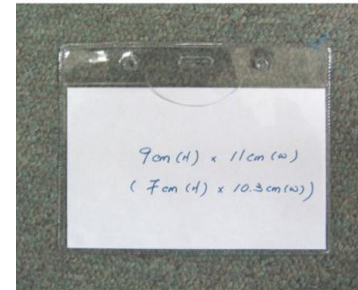

Handphone Clip (Round)

Retractable Clip - 01

Retractable Clip - 02

Retractable Clip - 03

Lanyard

LY-PCH001 - 98 x 83mm
(93 x 57mm)

LY-PCH002 - 110 x 65mm
(87 x 59mm)

LY-PCH003 - 90 x 110mm
(70 x 103mm)

LY-PCH004 - 125 x 83mm
(105 x 75mm)

LY-PCH005 - 160 x 103mm
(130 x 98mm)

LY-PCH006 - 2-compartment
PU Leather Card Holder

CH16033 - PU Leather Card
Holder

Colour Chart - Nylon

Colour Chart - Poly-Cotton

Lanyard