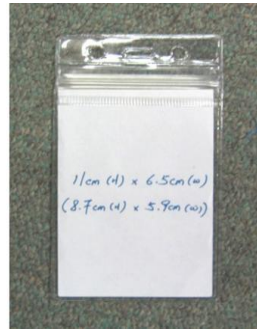

Handphone Clip (Round)

Retractable Clip - 01

Retractable Clip - 02

Retractable Clip - 03

Lanyard

LY-PCH001 - 98 x 83mm
(93 x 57mm)

LY-PCH002 - 110 x 65mm
(87 x 59mm)

LY-PCH003 - 90 x 110mm
(70 x 103mm)

LY-PCH004 - 125 x 83mm
(105 x 75mm)

LY-PCH005 - 160 x 103mm
(130 x 98mm)

LY-PCH006 - 2-compartment
PU Leather Card Holder

CH16033 - PU Leather Card
Holder

Colour Chart - Nylon

Colour Chart - Poly-Cotton

Lanyard