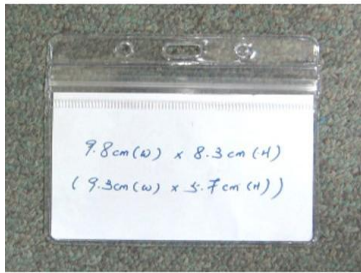

Handphone Clip (Round)

Retractable Clip - 01

Retractable Clip - 02

Retractable Clip - 03

Lanyard

LY-PCH001 - 98 x 83mm
(93 x 57mm)

LY-PCH002 - 110 x 65mm
(87 x 59mm)

LY-PCH003 - 90 x 110mm
(70 x 103mm)

LY-PCH004 - 125 x 83mm
(105 x 75mm)

LY-PCH005 - 160 x 103mm
(130 x 98mm)

LY-PCH006 - 2-compartment
PU Leather Card Holder

CH16033 - PU Leather Card
Holder

Colour Chart - Nylon

Colour Chart - Poly-Cotton

Lanyard