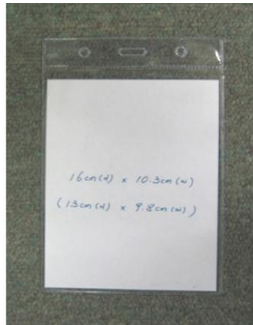

Handphone Clip (Round)

Retractable Clip - 01

Retractable Clip - 02

Retractable Clip - 03

Lanyard

LY-PCH001 - 98 x 83mm
(93 x 57mm)

LY-PCH002 - 110 x 65mm
(87 x 59mm)

LY-PCH003 - 90 x 110mm
(70 x 103mm)

LY-PCH004 - 125 x 83mm
(105 x 75mm)

LY-PCH005 - 160 x 103mm
(130 x 98mm)

LY-PCH006 - 2-compartment
PU Leather Card Holder

CH16033 - PU Leather Card
Holder

Colour Chart - Nylon

Colour Chart - Poly-Cotton

Lanyard