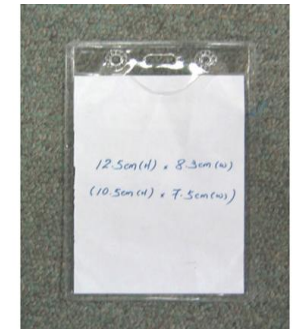

Handphone Clip (Round)

Retractable Clip - 01

Retractable Clip - 02

Retractable Clip - 03

Lanyard

LY-PCH001 - 98 x 83mm
(93 x 57mm)

LY-PCH002 - 110 x 65mm
(87 x 59mm)

LY-PCH003 - 90 x 110mm
(70 x 103mm)

LY-PCH004 - 125 x 83mm
(105 x 75mm)

LY-PCH005 - 160 x 103mm
(130 x 98mm)

LY-PCH006 - 2-compartment
PU Leather Card Holder

CH16033 - PU Leather Card
Holder

Colour Chart - Nylon

Colour Chart - Poly-Cotton

Lanyard